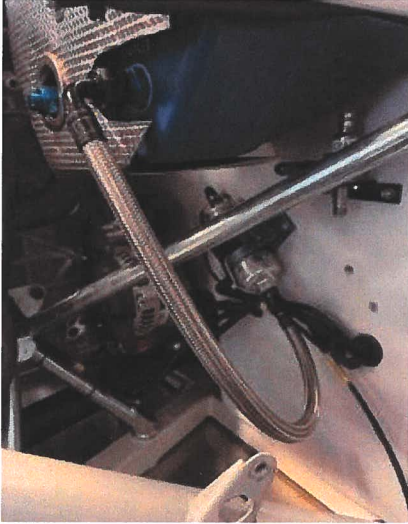

# SUPERCAR LITES

Update with new fuel pipes and filter

Complete kit with all pipes and filter

1 pcs

Part number OV9065

4979 SEK

Olsbergs MSE Bäckvägen 2 149 45 Nynäshamn

partseurope@omse.se

## Fitting instructions Fuelpipes

1: Demont all all pipes and fuelfilter

2: Fit Pipe Tank to Pump

4: Fit returnpipe Regulator to tank

6: Fit pipe from Regulator T to T-Cross  
Pot some spacer under Pclip

3: Fit pipe between pump and filter  
And mount filter with new holes

5: Fit pipe filter to T on regulator

7: Fit T-cross and pipe to Fuelrail