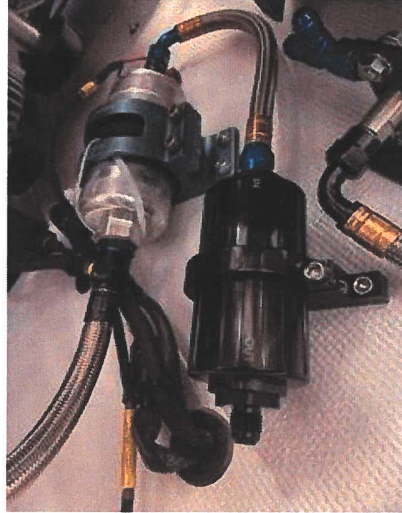

## Fitting instructions Fuelpipes

1: Demont all all pipes and fuelfilter

2: Fit Pipe Tank to Pump

4: Fit returnpipe Regulator to tank

6: Fit pipe from Regulator T to T-Cross  
Pot some spacer under Pclip

3: Fit pipe between pump and filter  
And mount filter with new holes

5: Fit pipe filter to T on regulator

7: Fit T-cross and pipe to Fuelrail