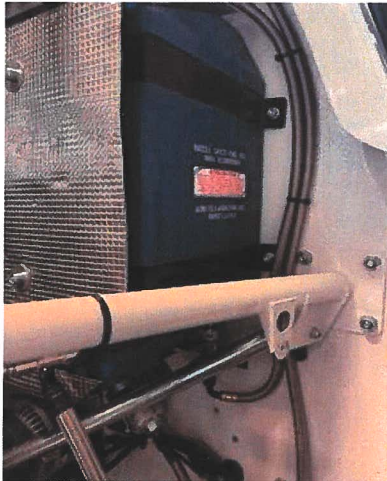

## Fitting instructions Fuelpipes

1: Demont all all pipes and fuelfilter

2: Fit Pipe Tank to Pump

4: Fit returnpipe Regulator to tank

6: Fit pipe from Regulator T to T-Cross  
Pot some spacer under Pclip

3: Fit pipe between pump and filter  
And mount filter with new holes