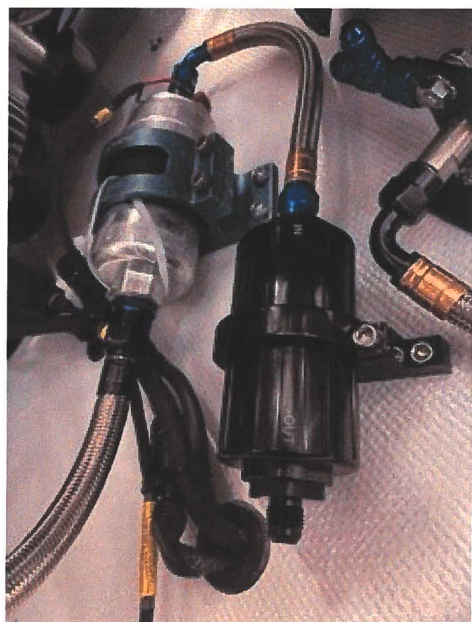

# SUPERCAR LITES

Update with new fuel pipes and filter

Complete kit with all pipes and filter

1 pcs

Part number OV9065

4979 SEK

Olsbergs MSE Bäckvägen 2 149 45 Nynäshamn

partseurope@omse.se

## Fitting instructions Fuelpipes

1: Demont all all pipes and fuelfilter

2: Fit Pipe Tank to Pump

4: Fit returnpipe Regulator to tank

6: Fit pipe from Regulator T to T-Cross  
Pot some spacer under Pclip

3: Fit pipe between pump and filter  
And mount filter with new holes

5: Fit pipe filter to T on regulator

7: Fit T-cross and pipe to Fuelrail