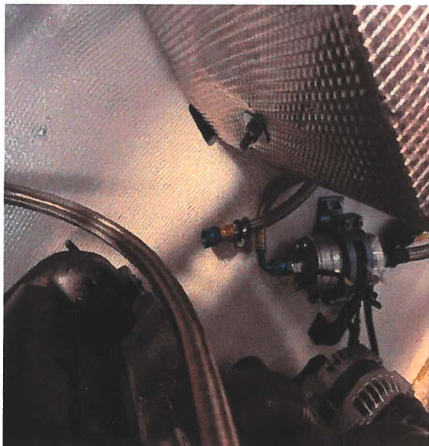

## Fitting instructions Fuelpipes

1: Demont all all pipes and fuelfilter

2: Fit Pipe Tank to Pump

4: Fit returnpipe Regulator to tank

6: Fit pipe from Regulator T to T-Cross  
Pot some spacer under Pclip

3: Fit pipe between pump and filter  
And mount filter with new holes